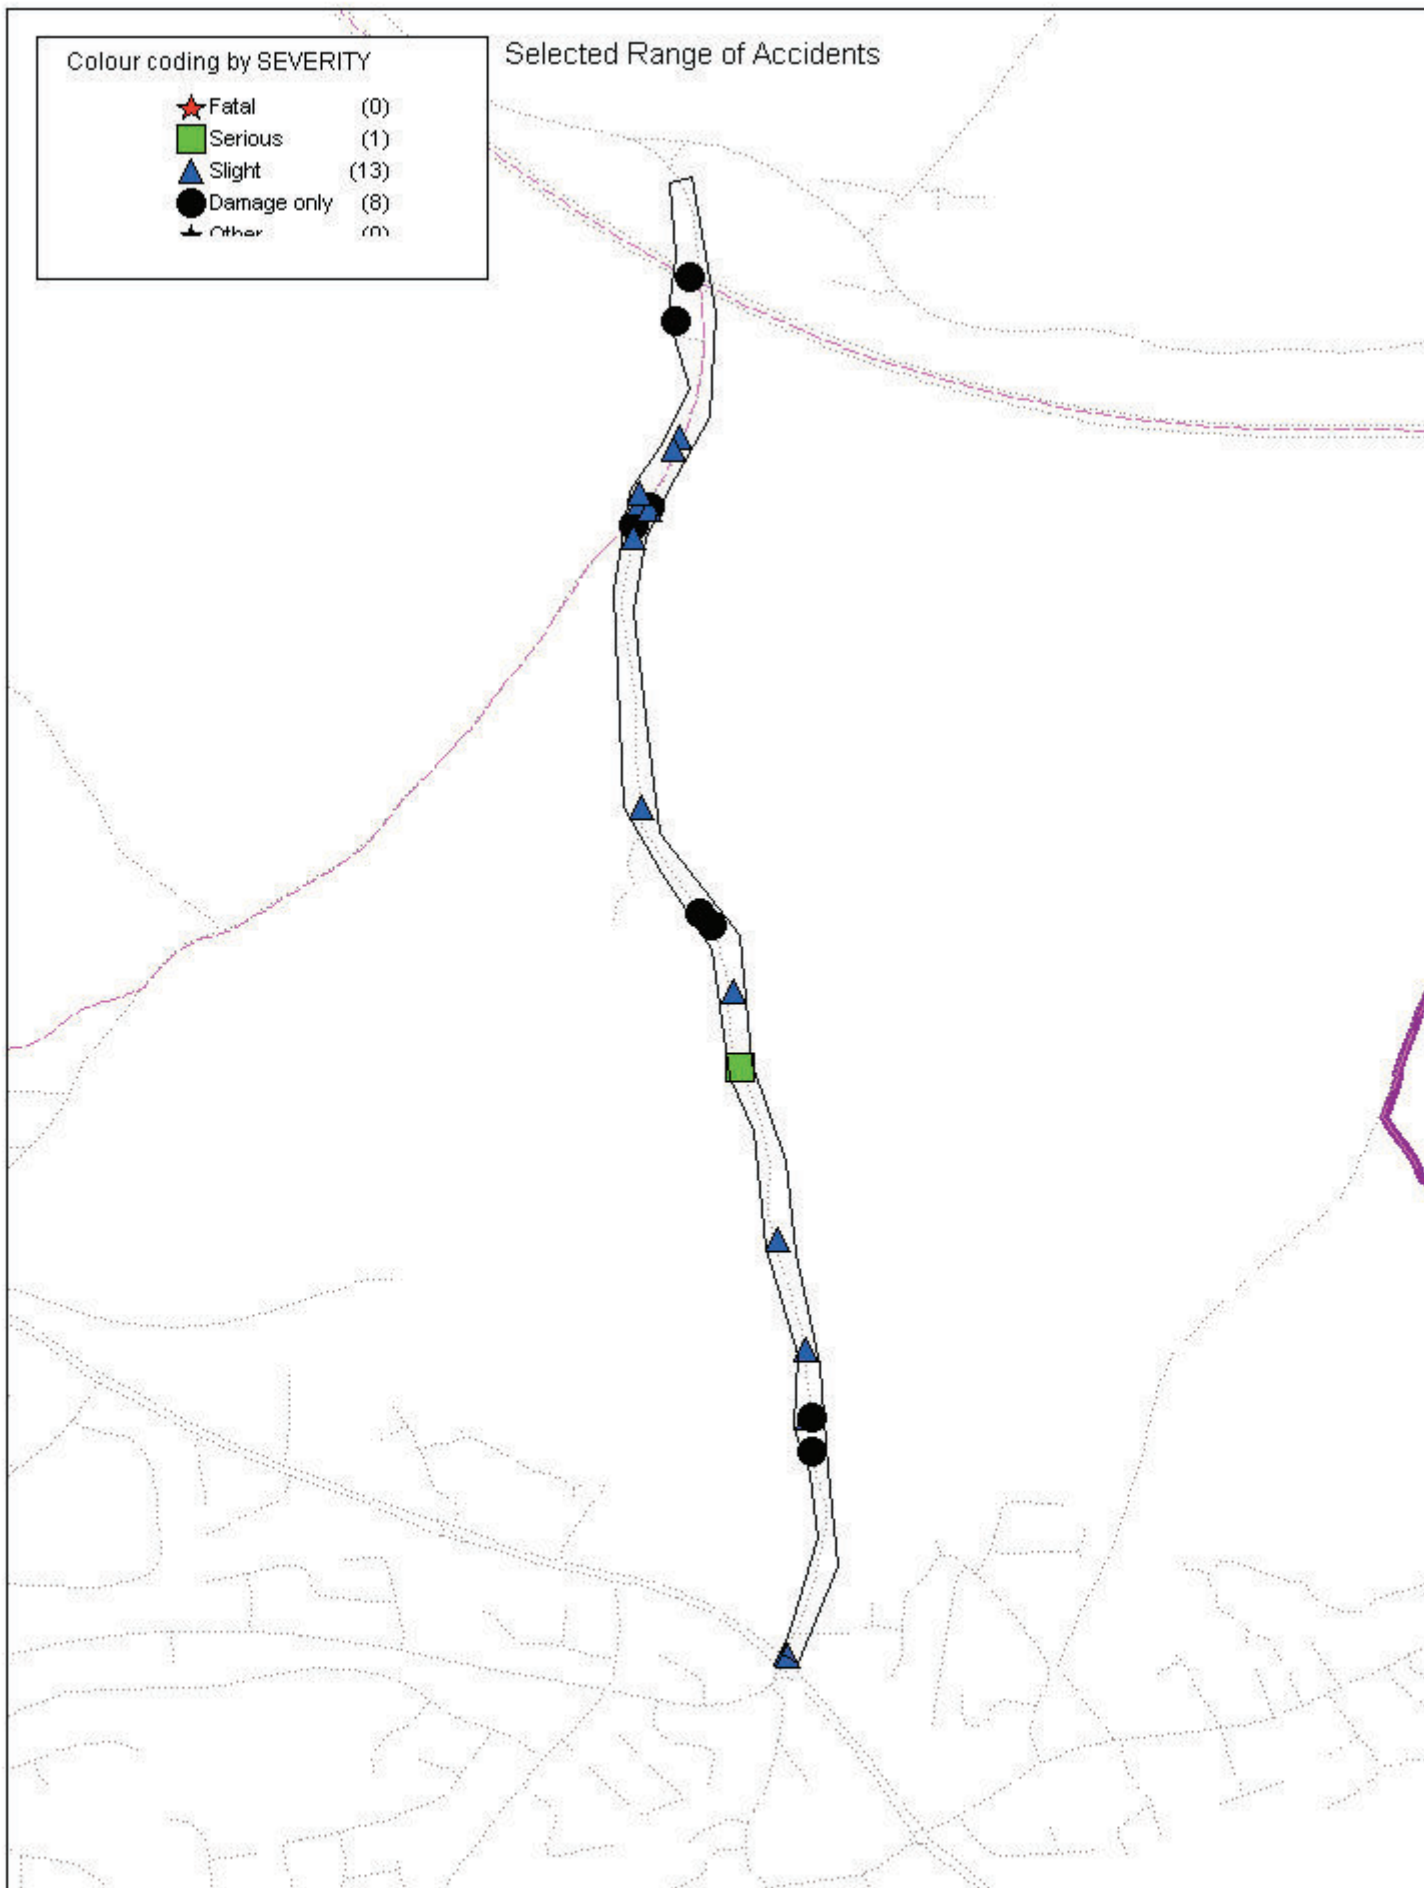

Colour coding by SEVERITY

- ★ Fatal (0)
- Serious (1)
- ▲ Slight (13)
- Damage only (8)
- ▲ Other (m)

Selected Range of Accidents

© Crown copyright. All rights reserved
 Licence No. 2010

Haye Road 5yrs injury & damage only

SCALE	1 : 10100
DATE	25/01/2010
DRAWING No.	
DRAWN BY	